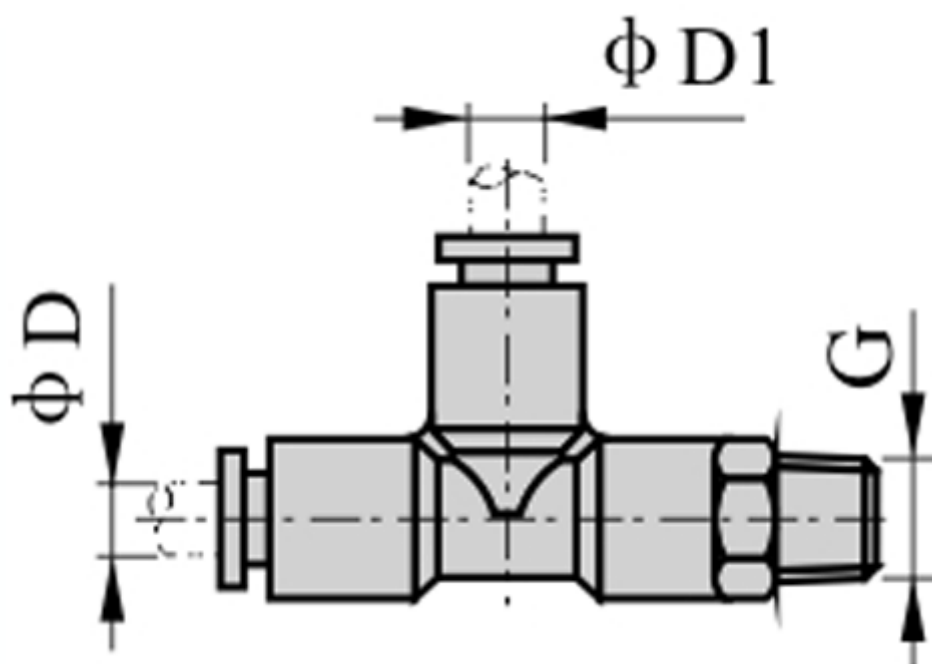

Data Sheet

Article number: 58EPD403

Description: Fitting EPD403 Tee connector
male thread 3/8", tube diameter 4

Measures

D = 4
Thread = 3/8"